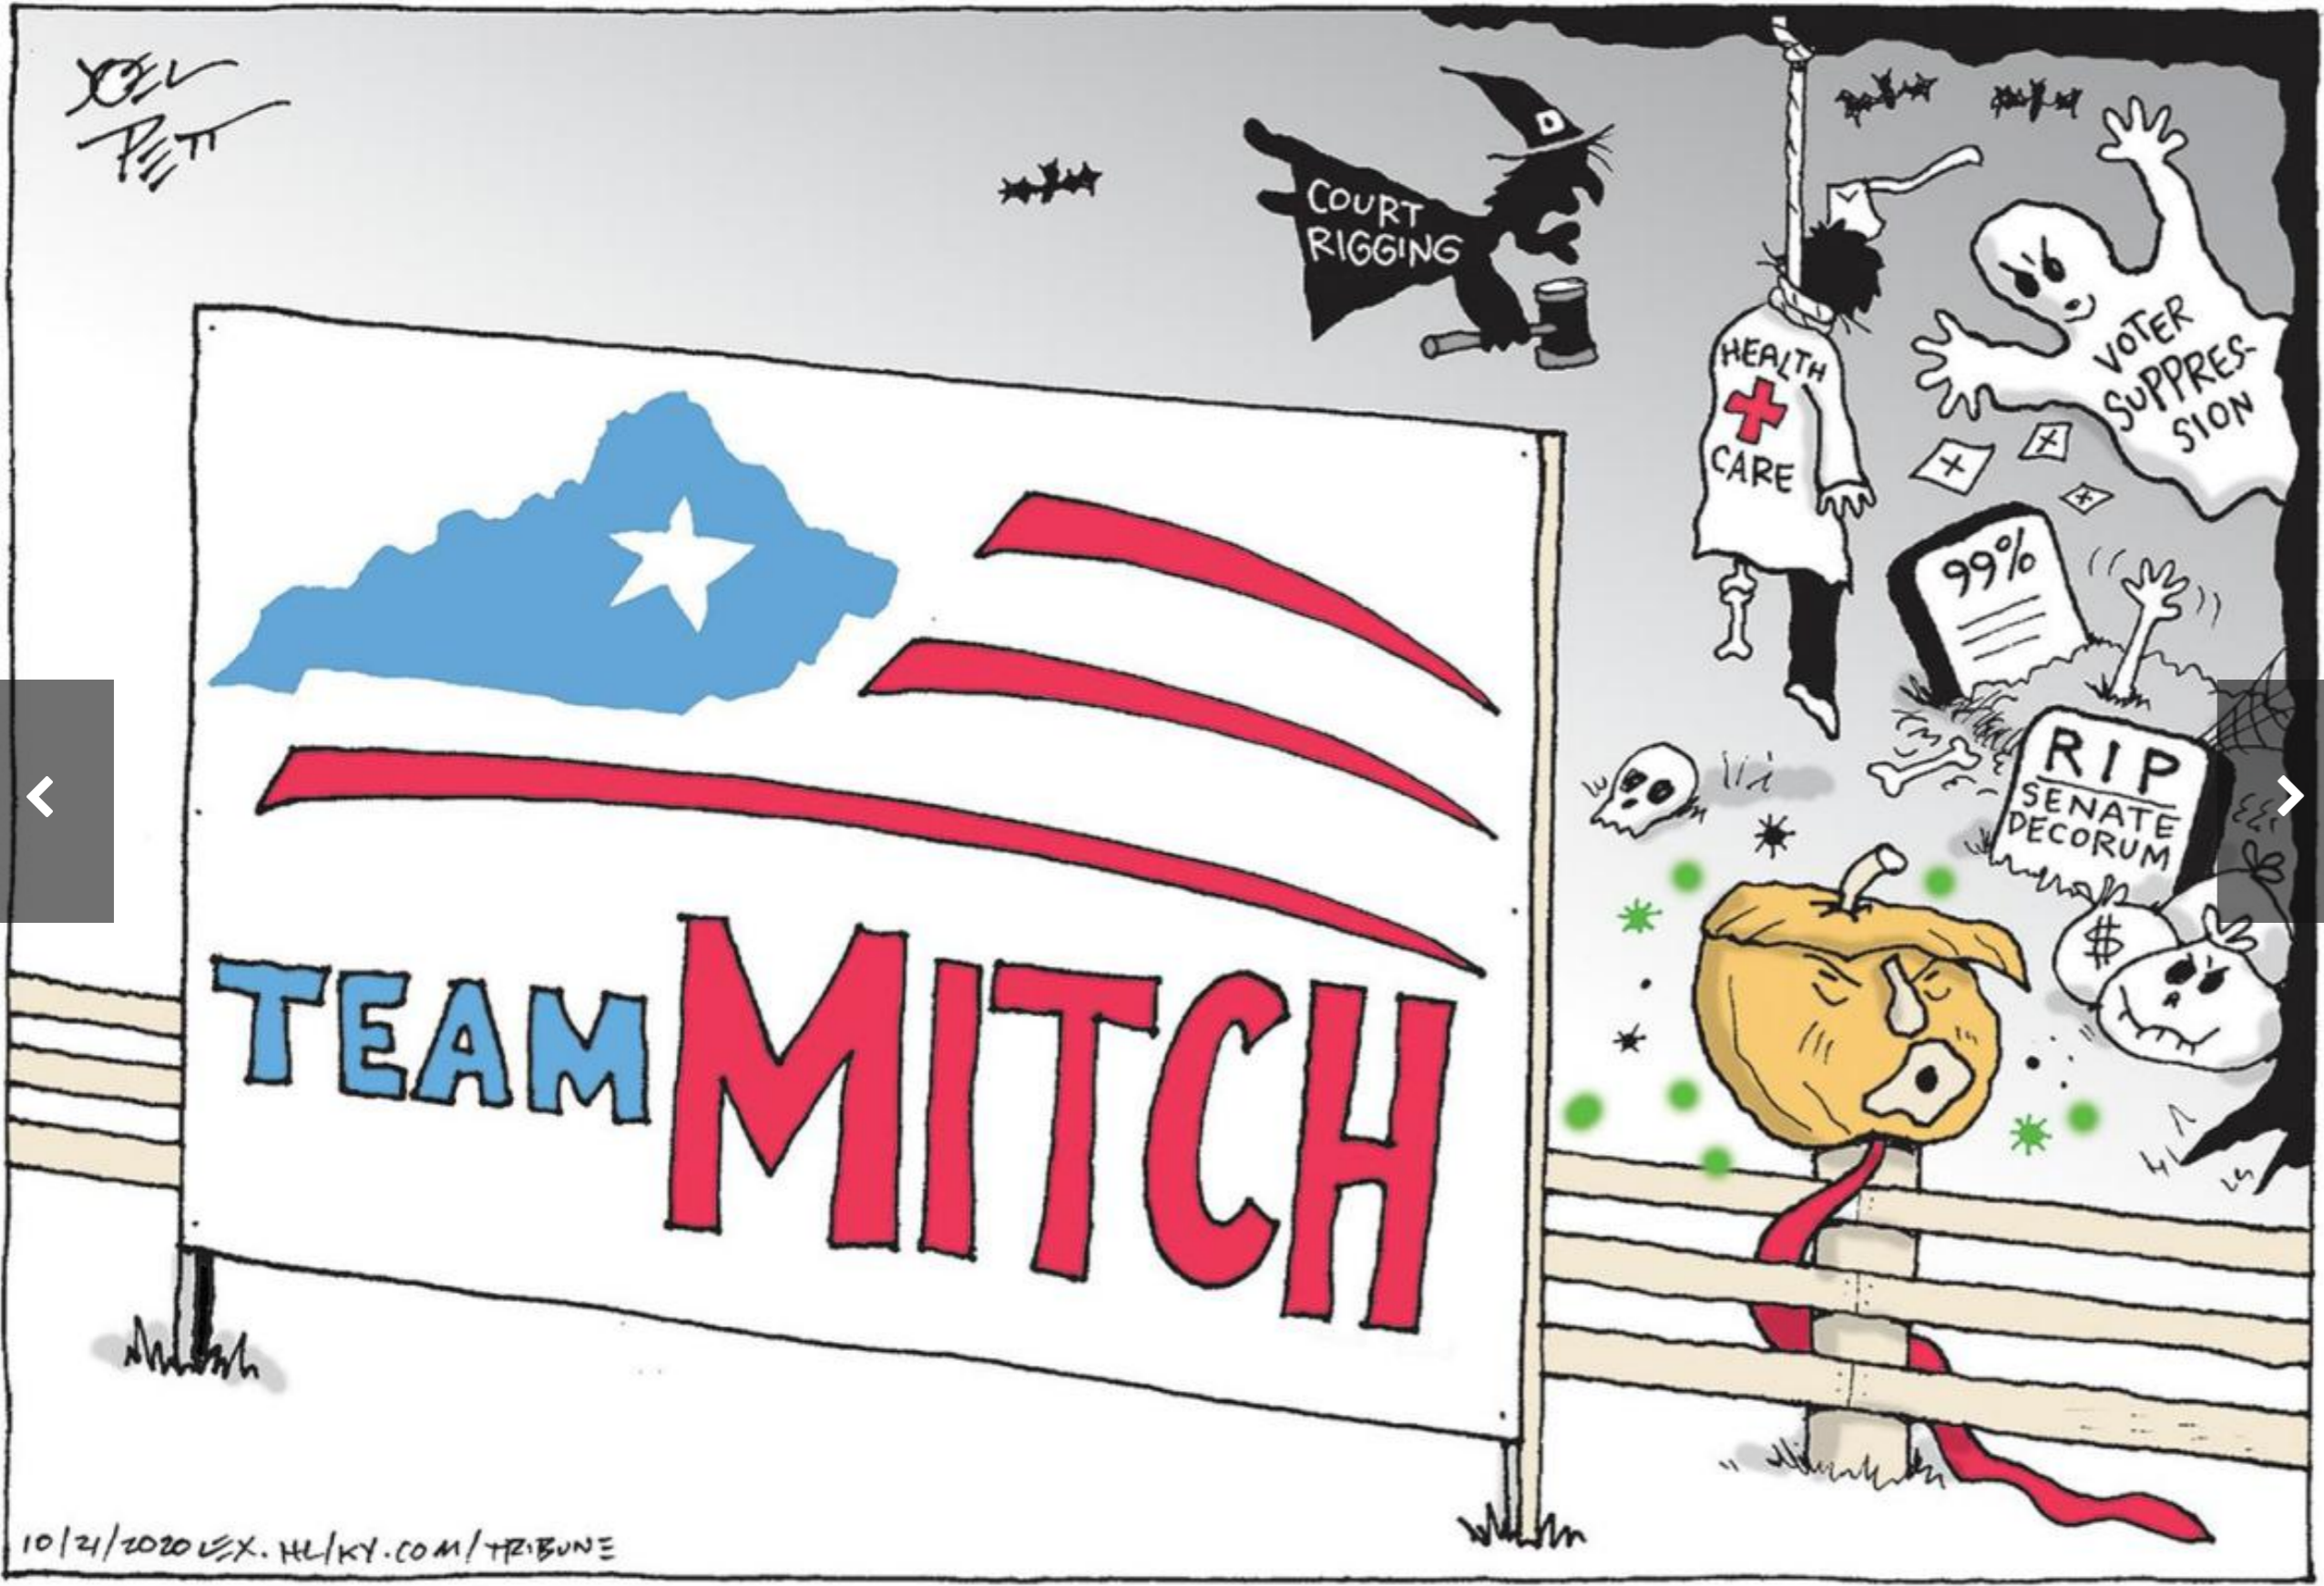

# Political Cartoons on the Republican Party

JOEL PETT/TRIBUNE CONTENT AGENCY

f t [ ] [ ]

10/21/2020 USX.HL/KY.COM/TRIBUNE